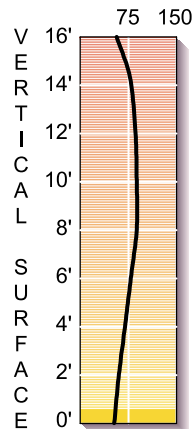

### photometrics... spread

Distance from yoke to surface of unit: 2-3/4" footcandles with CDM 150/TD/T6 lamp

Horizontal	Angle	mf
Beam (50% CBCP)	75°	1.54
Field (10% CBCP)	95°	2.18
Vertical		
Field (Cut-off)	90°	2.00

Center Beam Candlepower (CBCP) varies throughout the field of this luminaire due to the use of an asymmetric reflector. Therefore, CBCP is not listed.

To find any beam or field width at any distance: throw distance x mf = width

### intensity

Lamp	°K	Hrs	Lumens	CRI	Burn Position	Color
150w CDM150/TD/T6	3000	10,000	14,000	85	Any	-
UHI-150DW	3000	10,000	12,000	80	Any	Warm White
UHI-150DL	3500	10,000	12,000	80	Any	Brilliant White
UHI-150DM	4200	10,000	12,000	80	Any	Neutral White
UHI-150DD	5200	10,000	12,000	80	Any	Daylight
	Wavelength	Saturation				
UHI-150BL	465nm	10,000	55%	-	Any	Blue
UHI-150GR	535nm	10,000	51%	-	Any	Green
UHI-150MG	500nm	10,000	24%	-	Any	Magenta
UHI-150OR	595nm	10,000	63%	-	Any	Orange